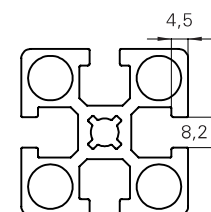

HEBOFIX 45 BASE FOR MINITEC45, EQUIPPED WITH HOOK-AND-LOOP TAPE			
ITEM DESCRIPTION	ORDER NO.	DETAILED DESCRIPTION	PU
KBS-I8M 4-20 10	3011-162-150	clamping range 4-20 mm, hook-and-loop tape 150 x 10 mm	10
KBS-I8M 8-35 20	3011-164-180	clamping range 8-35 mm, hook-and-loop tape 180 x 20 mm	10
KBS-I8M 10-60 20	3011-166-200	clamping range 10-60 mm, hook-and-loop tape 200 x 20 mm	10

HEBOFIX 45 BASE FOR MAYTEC PG16/PG40			
ITEM DESCRIPTION	ORDER NO.	DETAILED DESCRIPTION	PU
KBS-MA8M 4-20 10	3011-152	clamping range 4-20 mm, hook-and-loop tape 7.5 mm and 10 mm	10
KBS-MA8M 8-35 20	3011-154	clamping range 8-35 mm, hook-and-loop tape 20 mm	10
KBS-MA8M 10-60 20	3011-156	clamping range 10-60 mm, hook-and-loop tape 20 mm	10