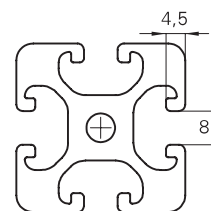

HEBOFIX 45 BASE FOR ITEM-PROFILE WITH 8 MM-RABBET

ITEM DESCRIPTION	ORDER NO.	DETAILED DESCRIPTION	PU
KBS-I8M 4-20 10	3011-162	clamping range 4-20 mm, hook-and-loop tape 7.5 mm and 10 mm	10
KBS-I8M 8-35 20	3011-164	clamping range 8-35 mm, hook-and-loop tape 20 mm	10
KBS-I8M 10-60 20	3011-166	clamping range 10-60 mm, hook-and-loop tape 20 mm	10