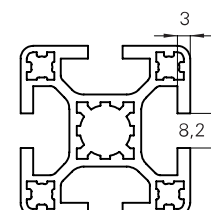

HEBOFIX 45 BASE FOR MAYTEC PG16/PG40, EQUIPPED WITH HOOK-AND-LOOP TAPE			
ITEM DESCRIPTION	ORDER NO.	DETAILED DESCRIPTION	PU
KBS-MA8M 4-20 10	3011-152-150	clamping range 4-20 mm, hook-and-loop tape 150 x 10 mm	10
KBS-MA8M 8-35 20	3011-154-180	clamping range 8-35 mm, hook-and-loop tape 180 x 20 mm	10
KBS-MA8M 10-60 20	3011-156-200	clamping range 10-60 mm, hook-and-loop tape 200 x 20 mm	10