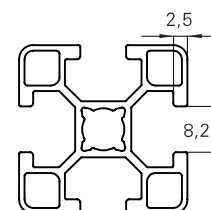

HEBOFIX 45 BASE FOR MINITEC30			
ITEM DESCRIPTION	ORDER NO.	DETAILED DESCRIPTION	PU
KBS-MI8M 4-20 10	3011-142	clamping range 4-20 mm, hook-and-loop tape 7.5 mm and 10 mm	10
KBS-MI8M 8-35 20	3011-144	clamping range 8-35 mm, hook-and-loop tape 20 mm	10
KBS-MI8M 10-60 20	3011-146	clamping range 10-60 mm, hook-and-loop tape 20 mm	10

HEBOFIX 45 BASE FOR MINITEC30, EQUIPPED WITH HOOK-AND-LOOP TAPE			
ITEM DESCRIPTION	ORDER NO.	DETAILED DESCRIPTION	PU
KBS-MI8M 4-20 10	3011-142-150	clamping range 4-20 mm, hook-and-loop tape 150 x 10 mm	10
KBS-MI8M 8-35 20	3011-144-180	clamping range 8-35 mm, hook-and-loop tape 180 x 20 mm	10
KBS-MI8M 10-60 20	3011-146-200	clamping range 10-60 mm, hook-and-loop tape 200 x 20 mm	10

HEBOFIX 45 BASE FOR MINITEC45			
ITEM DESCRIPTION	ORDER NO.	DETAILED DESCRIPTION	PU
KBS-I8M 4-20 10	3011-162	clamping range 4-20 mm, hook-and-loop tape 7.5 mm and 10 mm	10
KBS-I8M 8-35 20	3011-164	clamping range 8-35 mm, hook-and-loop tape 20 mm	10
KBS-I8M 10-60 20	3011-166	clamping range 10-60 mm, hook-and-loop tape 20 mm	10