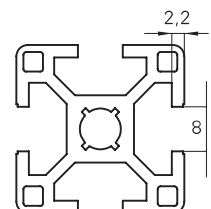

HEBOFIX 45 BASE FOR BOSCH-PROFILE WITH 8 MM-RABBET

ITEM DESCRIPTION	ORDER NO.	DETAILED DESCRIPTION	PU
KBS-B8M 4-20 10	3011-172	clamping range 4-20 mm, hook-and-loop tape 7.5 mm and 10 mm	10
KBS-B8M 8-35 20	3011-174	clamping range 8-35 mm, hook-and-loop tape 20 mm	10
KBS-B8M 10-60 20	3011-176	clamping range 10-60 mm, hook-and-loop tape 20 mm	10