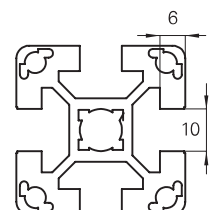

HEBOFIX 45 BASE FOR BOSCH-PROFILE WITH 10 MM-RABBET

ITEM DESCRIPTION	ORDER NO.	DETAILED DESCRIPTION	PU
KBS-B10M 4-20 10	3011-182	clamping range 4-20 mm, hook-and-loop tape 7.5 mm and 10 mm	10
KBS-B10M 8-35 20	3011-184	clamping range 8-35 mm, hook-and-loop tape 20 mm	10
KBS-B10M 10-60 20	3011-186	clamping range 10-60 mm, hook-and-loop tape 20 mm	10